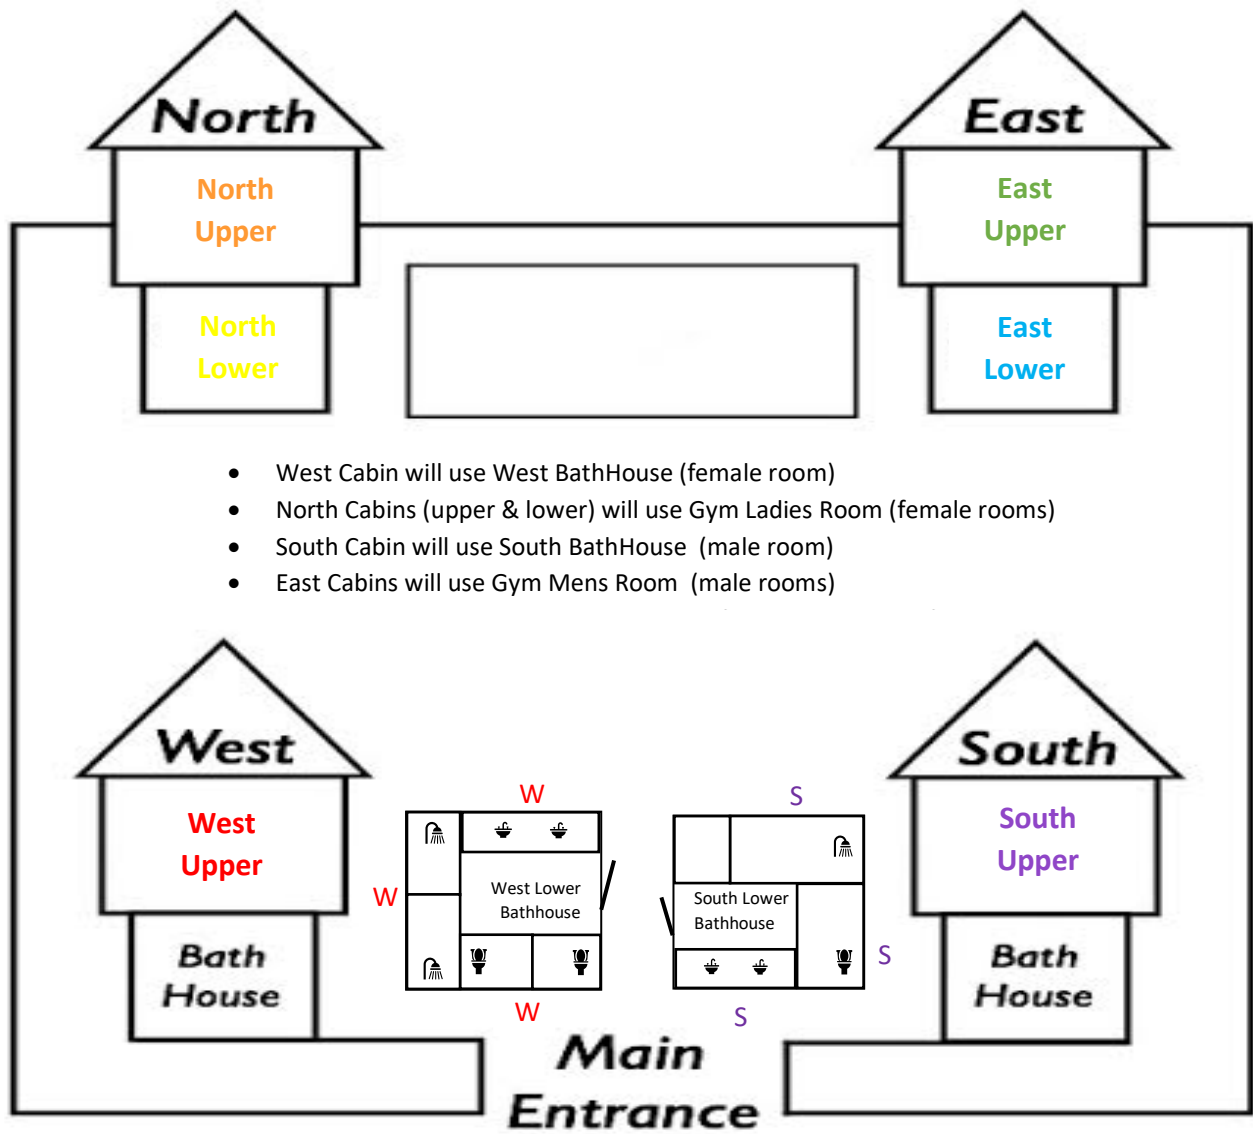

Fort Shiloh

Gym Mens Room: East Cabins

Gym Ladies Room: North Cabins